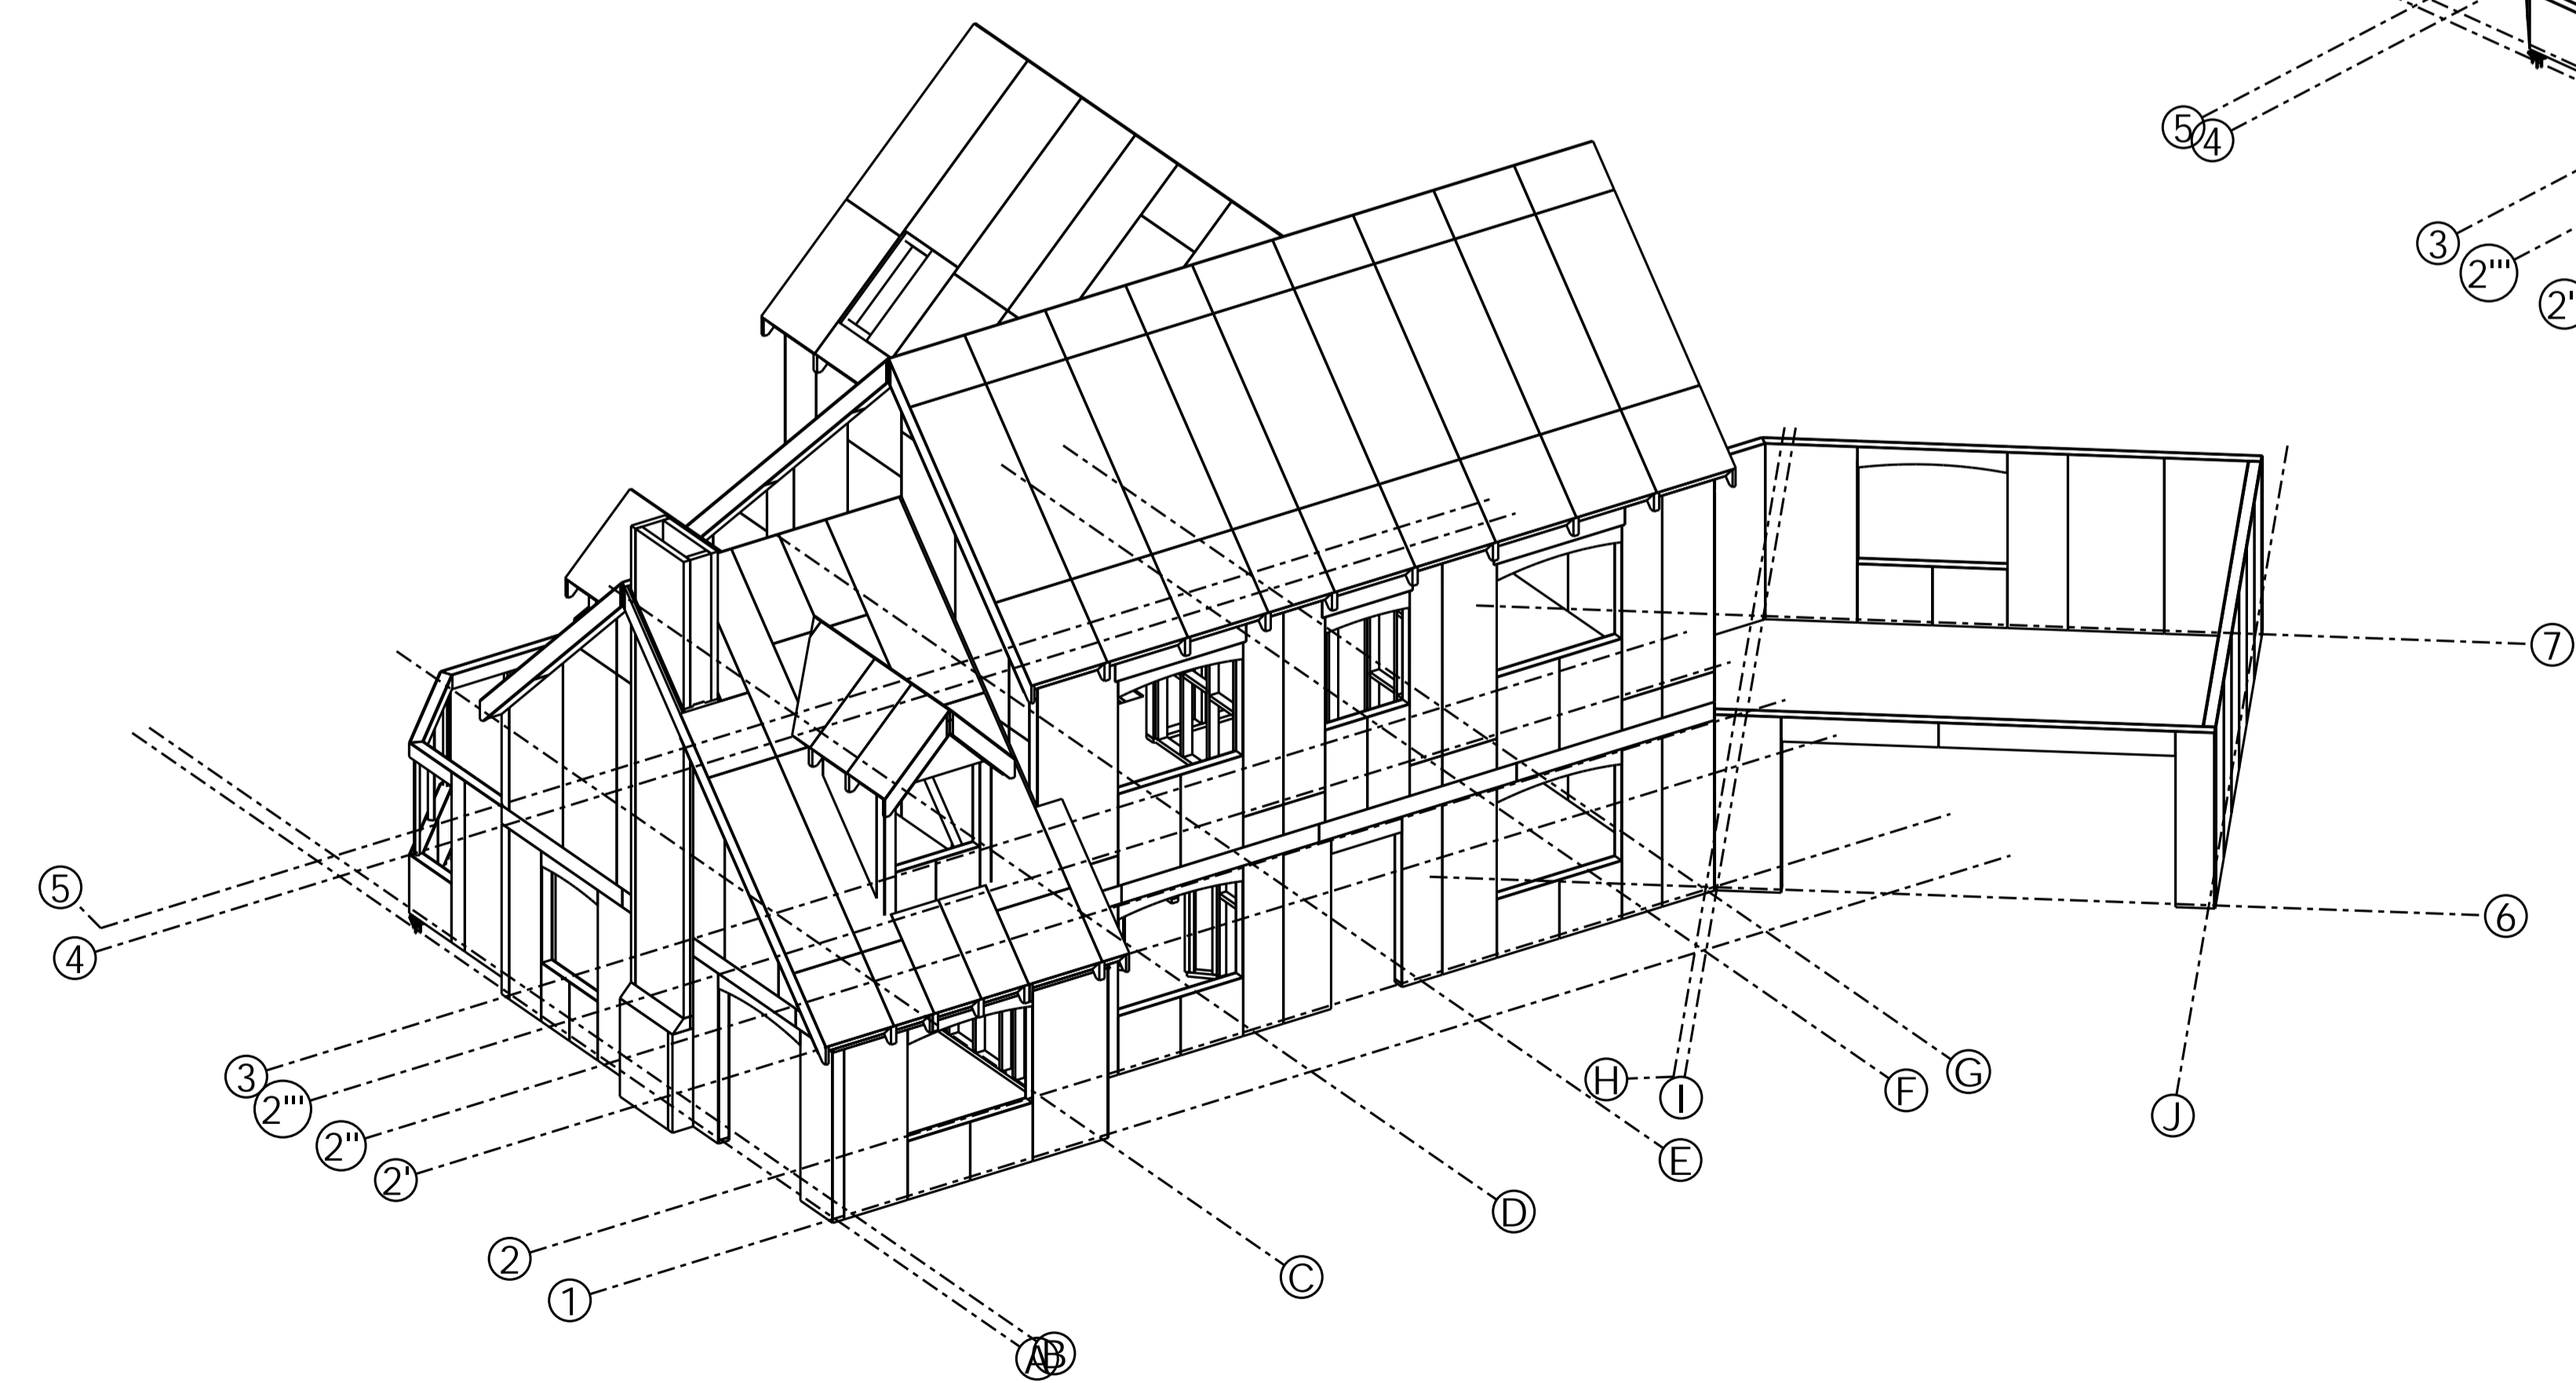

3 D VIEW 1

3 D VIEW 3

3 D VIEW 2

1	CONSTRUCTION ISSUE	23.06.2017
REV MARK	REVISION DESCRIPTION	REVISION DATE
MAG SIP PANEL		
TADLEY, UK		
DRAWING TITLE	3 D VIEWS	
CONTRACT	PROPOSED REPLACEMENT HOME	
MODELLED BY	RAFAL RYZYK	ISSUE DATE
CONTRACT NO	17-001	SCALE 1:75
DRAWING No		REVISION No. 1