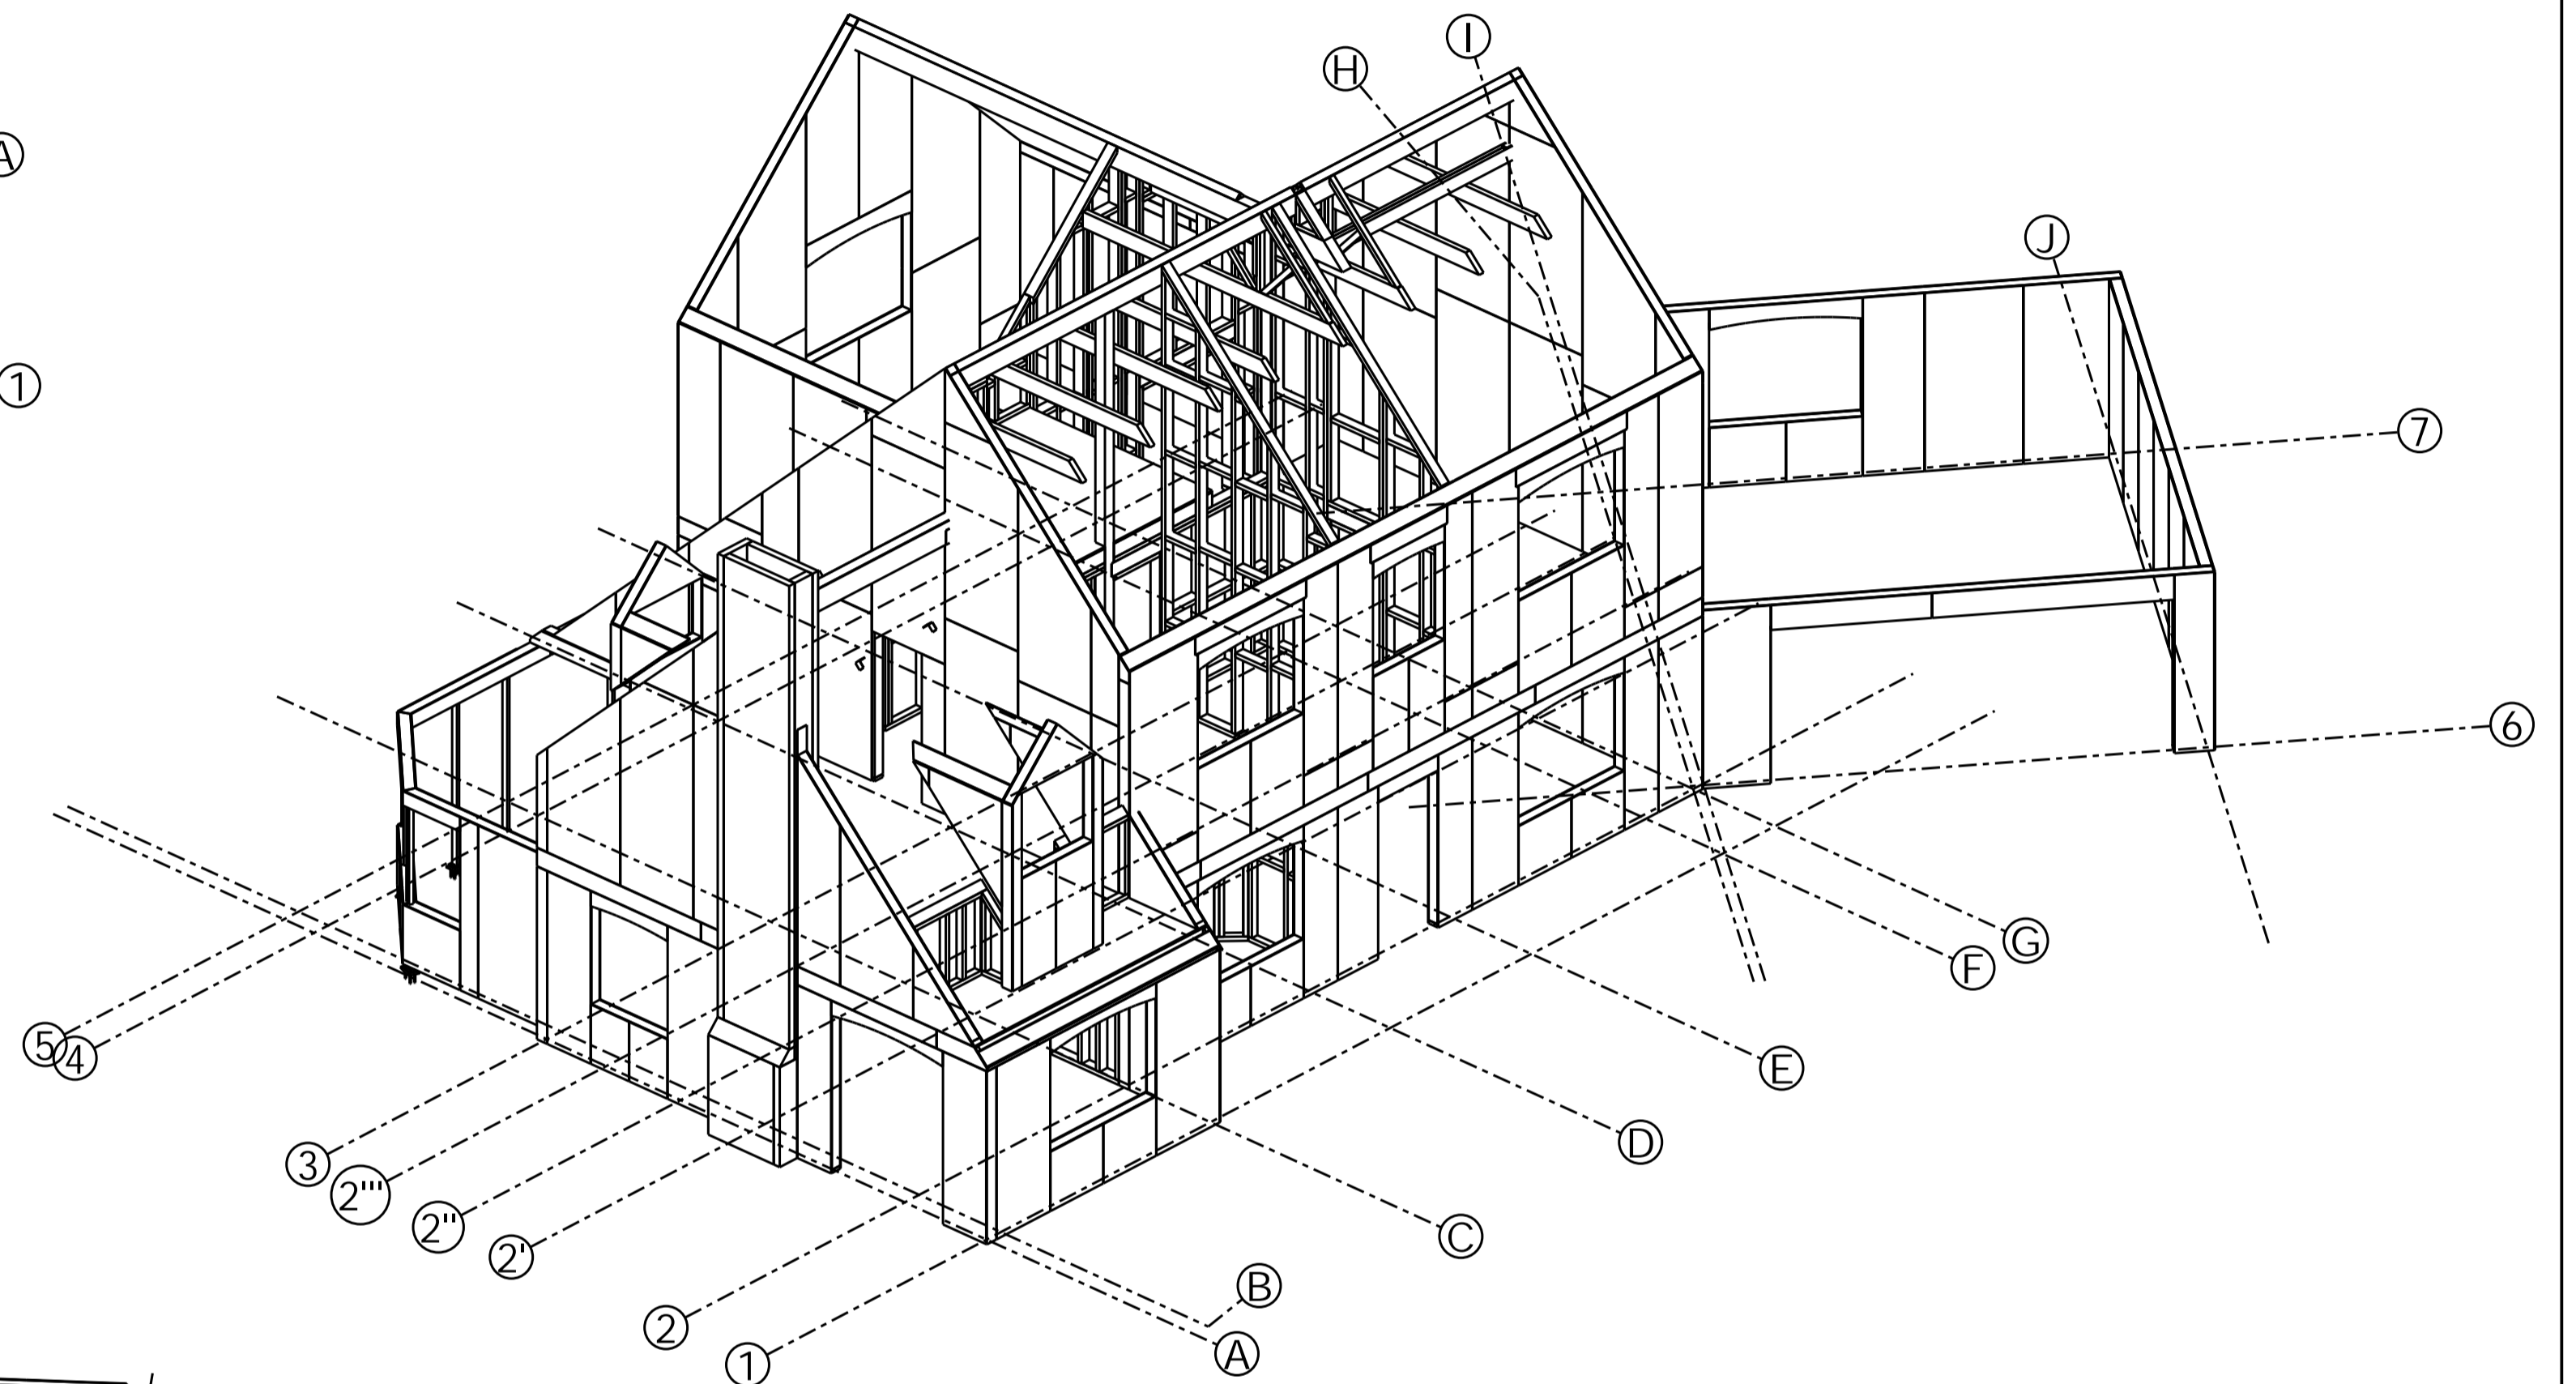

3 D VIEW 1

3 D VIEW 3

3 D VIEW 2

1	CONSTRUCTION ISSUE	23.06.2017
REV MARK	REVISION DESCRIPTION	REVISION DATE
MAG SIP PANEL		
TADLEY, UK		
DRAWING TITLE	3 D VIEWS	
CONTRACT	PROPOSED REPLACEMENT HOME	
MODELLED BY	RAFAL RYZYK	ISSUE DATE
CONTRACT NO	17-001	SCALE 1:75
DRAWING No		REVISION No. 1